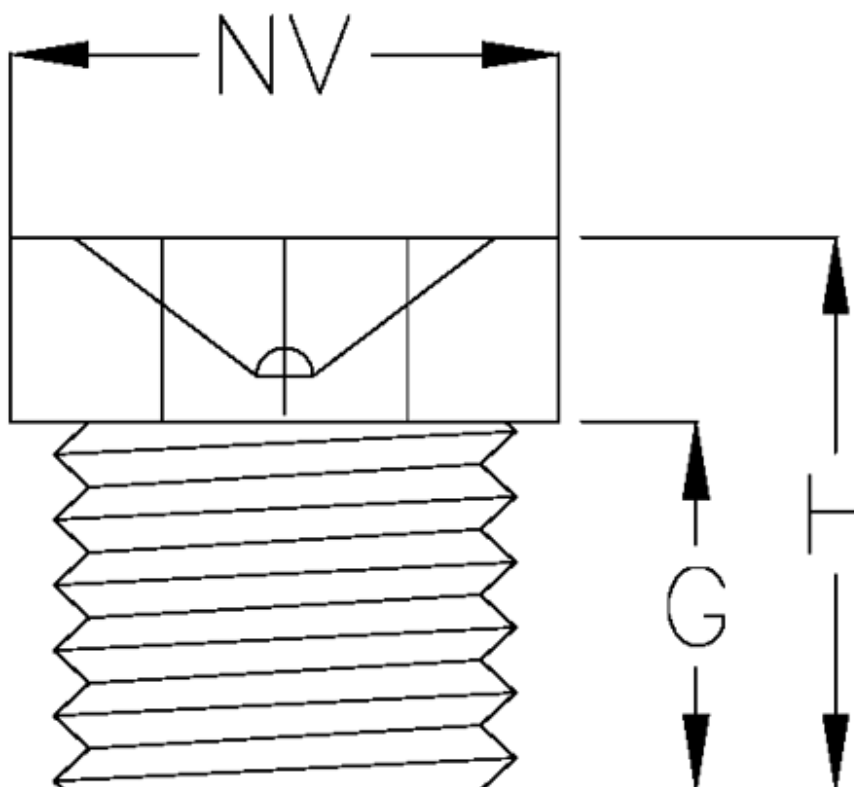

Article number: 53091102

Description: KLEE Flush type lubrication nipple DIN 3405
D1 straight, G1/4

Measures

G = 8.2
H = 12.8
NV = 14.2
Thread = G1/4